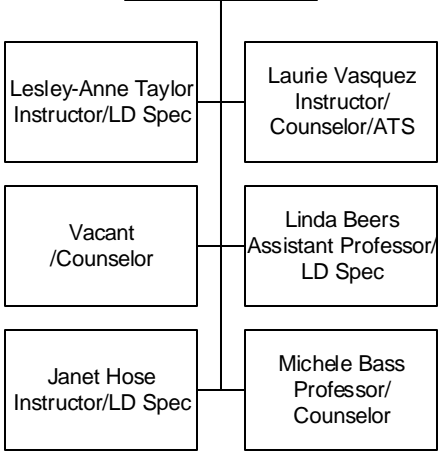

Jana Garnett
Assistant
Professor/Director
Disabled Student
Programs/Services

Lesley-Anne Taylor
Instructor/LD Spec

Laurie Vasquez
Instructor/
Counselor/ATS

Vacant
/Counselor

Linda Beers
Assistant Professor/
LD Spec

Janet Hose
Instructor/LD Spec

Michele Bass
Professor/
Counselor