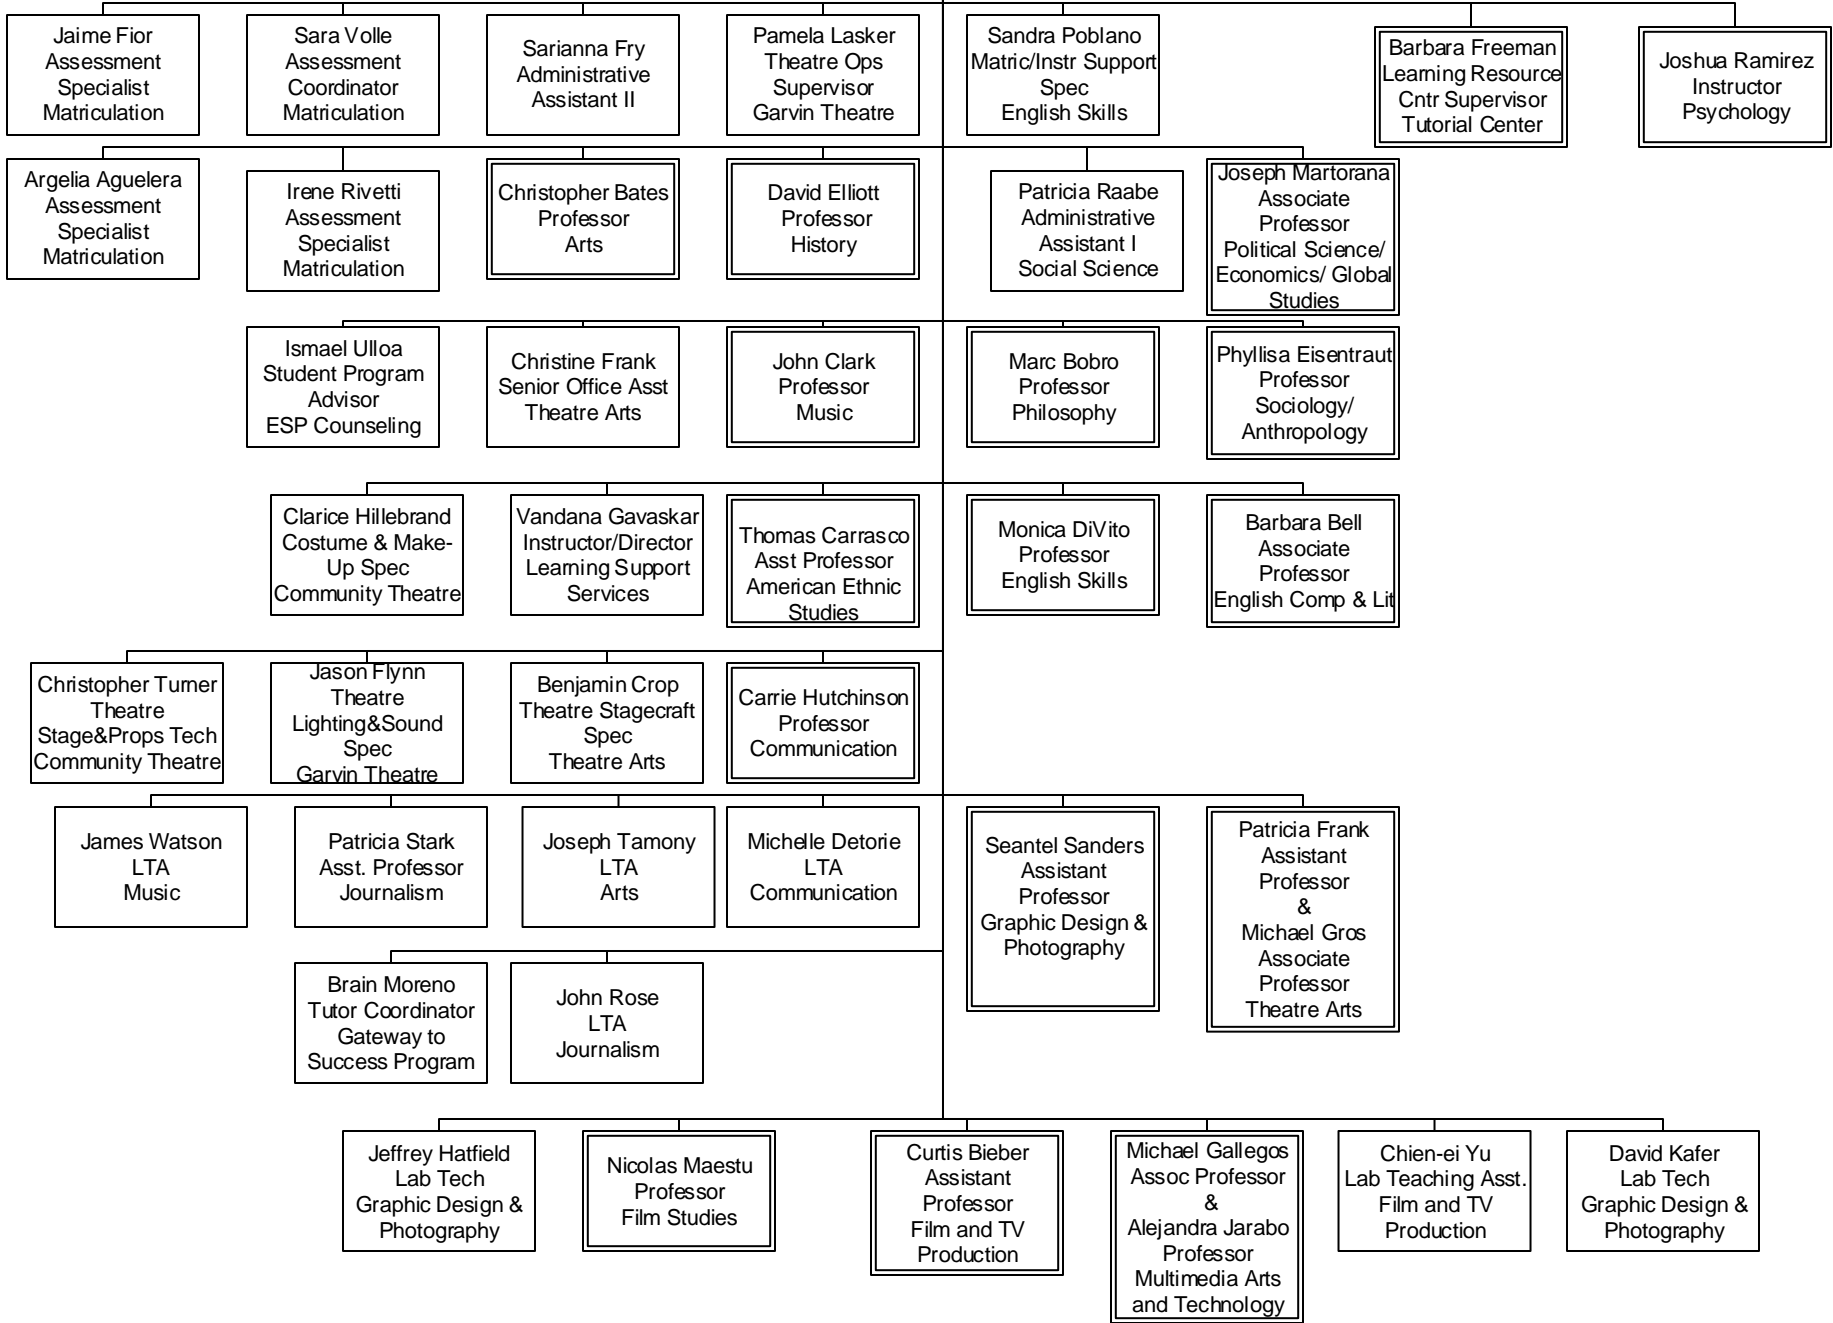

Alice Perez
Dean - Humanities