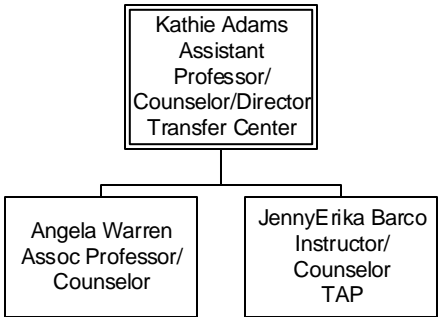

Kathie Adams
Assistant
Professor/
Counselor/Director
Transfer Center

Angela Warren
Assoc Professor/
Counselor

JennyErika Barco
Instructor/
Counselor
TAP