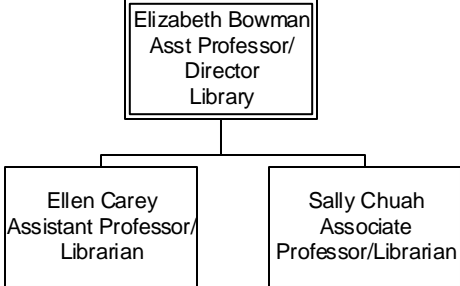

Jeffrey Walker
Instructor/Coach
Physical Health
Education

Elizabeth Bowman
Asst Professor/
Director
Library

Ellen Carey
Assistant Professor/
Librarian

Sally Chuah
Associate
Professor/Librarian

David Wong
Dir - Instructional
Technology
Faculty Resource
Center