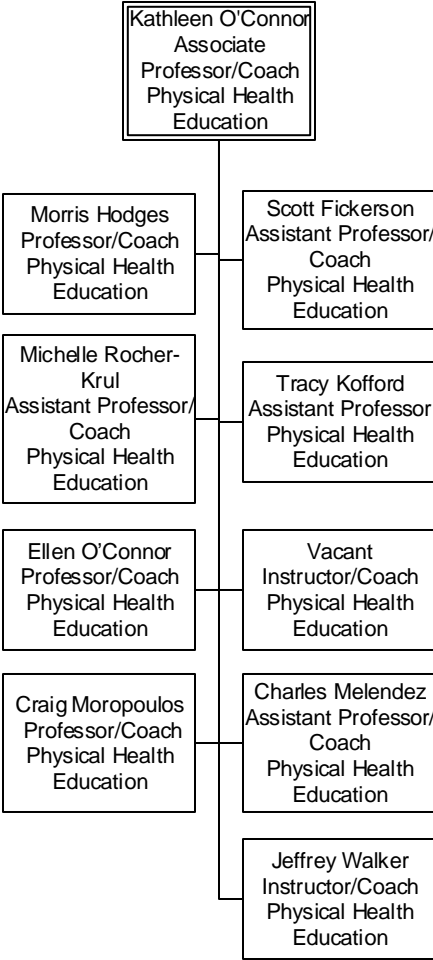

Kathleen O'Connor
Associate
Professor/Coach
Physical Health
Education

Morris Hodges
Professor/Coach
Physical Health
Education

Scott Fickerson
Assistant Professor/
Coach
Physical Health
Education

Michelle Rocher-
Krul
Assistant Professor/
Coach
Physical Health
Education

Tracy Kofford
Assistant Professor
Physical Health
Education

Ellen O'Connor
Professor/Coach
Physical Health
Education

Vacant
Instructor/Coach
Physical Health
Education

Craig Moropoulos
Professor/Coach
Physical Health
Education

Charles Melendez
Assistant Professor/
Coach
Physical Health
Education

Jeffrey Walker
Instructor/Coach
Physical Health
Education