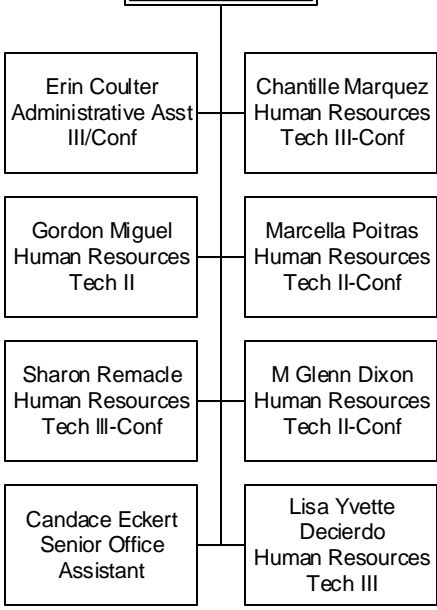

Monalisa Hasson
VP - Human
Resources

Erin Coulter
Administrative Asst
III/Conf

Chantille Marquez
Human Resources
Tech III-Conf

Gordon Miguel
Human Resources
Tech II

Marcella Poitras
Human Resources
Tech II-Conf

Sharon Remacle
Human Resources
Tech III-Conf

M Glenn Dixon
Human Resources
Tech II-Conf

Candace Eckert
Senior Office
Assistant

Lisa Yvette
Decierdo
Human Resources
Tech III