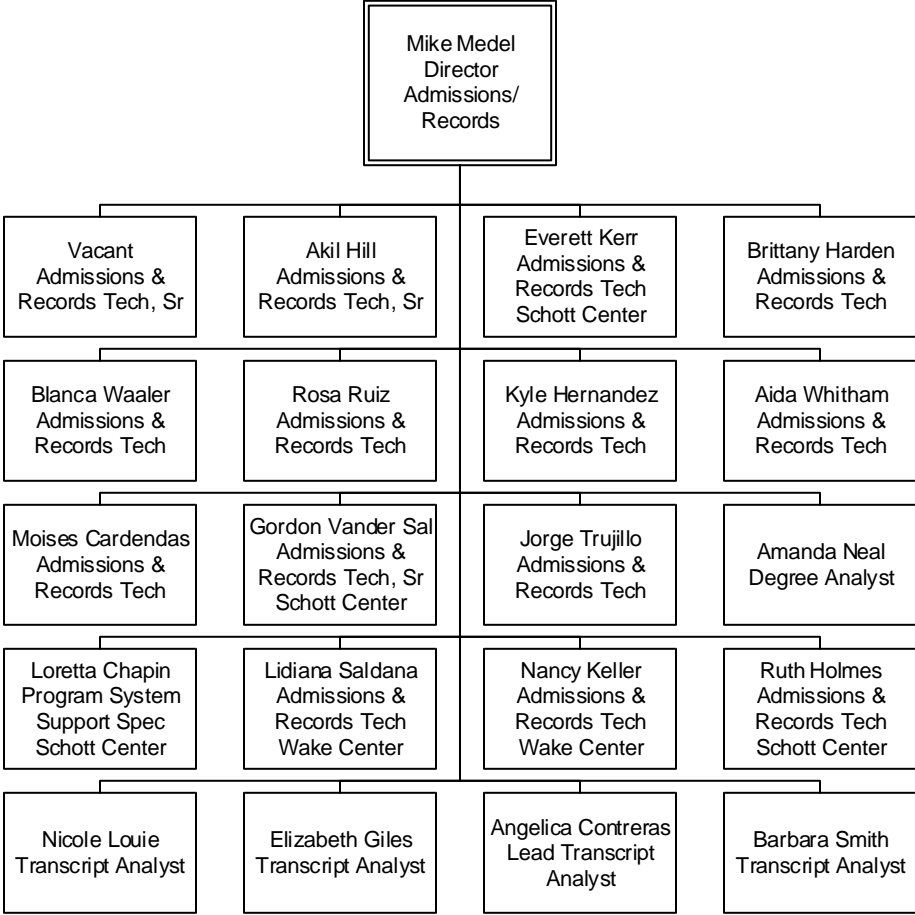

Jeffrey Walker
Instructor/Coach
Physical Health
Education

Elizabeth Bowman
Asst Professor/
Director
Library

Ellen Carey
Assistant Professor/
Librarian

Sally Chuah
Associate
Professor/Librarian

David Wong
Dir - Instructional
Technology
Faculty Resource
Center