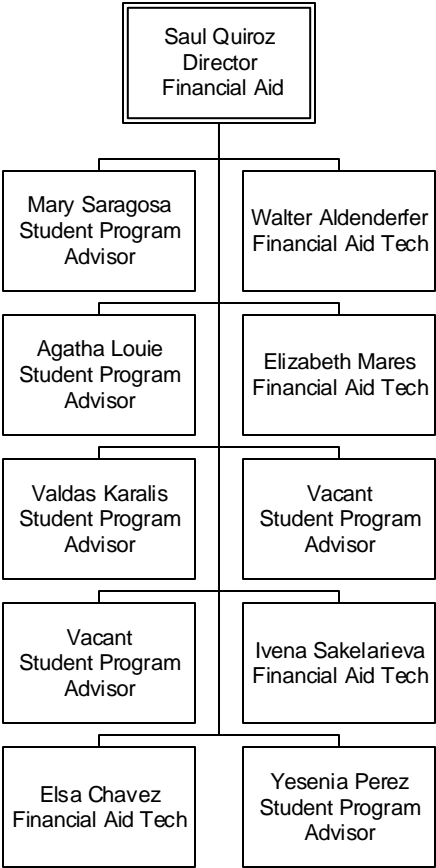

Jeffrey Walker
Instructor/Coach
Physical Health
Education

Elizabeth Bowman
Asst Professor/
Director
Library

Ellen Carey
Assistant Professor/
Librarian

Sally Chuah
Associate
Professor/Librarian

David Wong
Dir - Instructional
Technology
Faculty Resource
Center