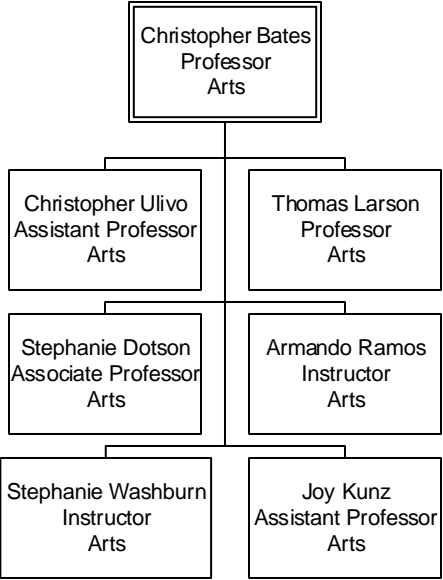

Tara Carter
Instructor
Anthropology

Jill Stein
Professor
Sociology/
Anthropology

Patrick O'Brien
Instructor
Sociology/
Anthropology

Marc Bobro
Professor
Philosophy

Chris Kramer
Instructor
Philosophy

Patricia Frank
Assistant Professor
&
Michael Gros
Associate Professor
Theatre Arts